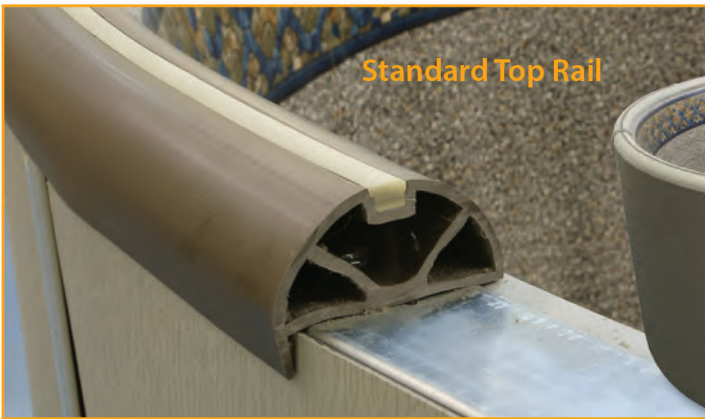

...WITH A 20 YEAR PRO-RATED WARRANTY

PATENT PENDING TECHNOLOGY

Standard Top Rail

Cocoa Brown Top Rail with Autumn Sand Trim

Optional Deck Mount Top Rail

- Cocoa Brown Paneling
- Autumn Sand Top Rail
- Cocoa Brown Trim