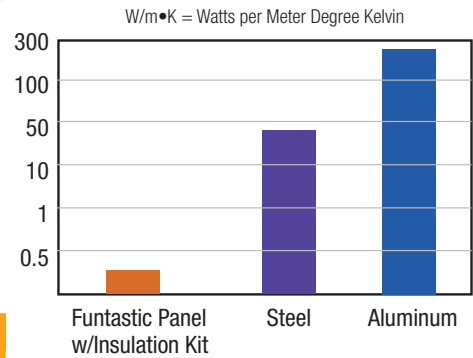

Funtastic Energy Efficient

Based upon Thermoconductivity (W/m•K) or the transfer of heat and cold, these Funtastic panels rank as the best insulators at a 0.3 W/m•K. Compare this with other materials used for paneling: Steel at 43 W/m•K and Aluminum at 250 W/m•K.