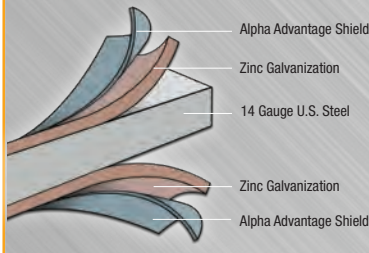

FOLLOW US ON
Pinterest
Only Alpha

- Autumn Sand Top Rail
- Cocoa Brown Trim

ROUND

NO DIVING DANGER: DIVING MAY RESULT IN SERIOUS INJURY OR DEATH. 

Important!

"No Diving" signage must be installed on the top rail around the perimeter of your pool.

THE Funtastic Pool is Unparalleled in it's Strength

It's strong because it's made of quality american-made steel

...which features **Alpha Shield Protection**, the new standard in steel building materials and **SPERT Technology** (Self-Piercing Riveting Technology)