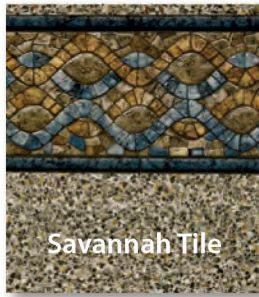

Choose **Funtastic Pool Liner**

...20 MIL INGROUND QUALITY

Raleigh Blue Tile

Savannah Tile

GREAT CARE GOES INTO YOUR FUNTASTIC POOL LINER TO MAKE SURE IT FITS JUST RIGHT. TWO PATTERNS TO CHOOSE FROM MAKES YOUR SELECTION PROCESS SIMPLE AND EASY...