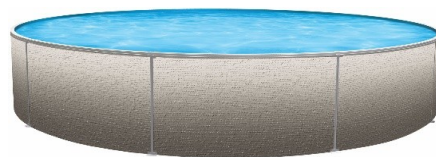

ALL SEASONS POOL & SPA

2020 Sensation Above, Semi-Inground, Inground Pools - SELF INSTALL

Above Ground Models 52" Wall	Inground Ground Models 52" Wall
Return Fitting	Return Fitting
2" PVC Coping / 4" PVC Coping	Inground Coping Adapter Kit
ABG Standard Skimmer (SP1090/1092 Style) Plate Kit	Inground Skimmer (SP1084 Style) Plate Kit
Skimmer And Liner Are Not Included in pricing/size dependent	Skimmer & Liner Are Not Included in pricing/size dependent
Use Standard Bead 52" Liner	Steps Are Optional; See Below For Available Models
If A Step Is Being Used, Add "S" To End Of IG Model # To Receive Step Adapter Kit & Filler Panels	
	Use Standard Bead 52" Liner

Round True Size	ABG 2" PVC Model	Price	ABG 4" PVC Model	Price	IG Model	Price
12'	SENS1252	\$4,999.00	SENS41252	\$5,299.00	SENIG1252	\$5,499.00
14'	SENS1452	\$5,299.00	SENS41452	\$5,499.00	SENIG1452	\$5,699.00
16'	SENS1652	\$5,799.00	SENS41652	\$5,999.00	SENIG1652	\$6,299.00
18'	SENS1852	\$5,999.00	SENS41852	\$6,299.00	SENIG1852	\$6,499.00
21'	SENS2152	\$6,399.00	SENS42152	\$6,599.00	SENIG2152	\$6,999.00
24'	SENS2452	\$6,999.00	SENS42452	\$7,399.00	SENIG2452	\$7,999.00
27'	SENS2752	\$7,499.00	SENS42752	\$7,799.00	SENIG2752	\$8,999.00
30'	SENS3052	\$8,399.00	SENS43052	\$8,699.00	SENIG3052	\$9,999.00

Oval True Size	ABG 2" PVC Model	Price	ABG 4" PVC Model	Price	IG Model	Price
16' x 24'	SENS162452	\$8,799.00	SENS4162452	\$8,999.00	SENIG162452	\$9,999.00
16' x 28'	SENS162852	\$9,299.00	SENS4162852	\$9,499.00	SENIG162852	\$10,999.00
16' x 32'	SENS163252	\$9,999.00	SENS4163252	\$10,299.00	SENIG163252	\$11,299.00
18' x 30'	SENS183052	\$10,999.00	SENS4183052	\$11,299.00	SENIG183052	\$12,299.00
18' x 34'	SENS183452	\$12,999.00	SENS4183452	\$13,299.00	SENIG183452	\$14,999.00